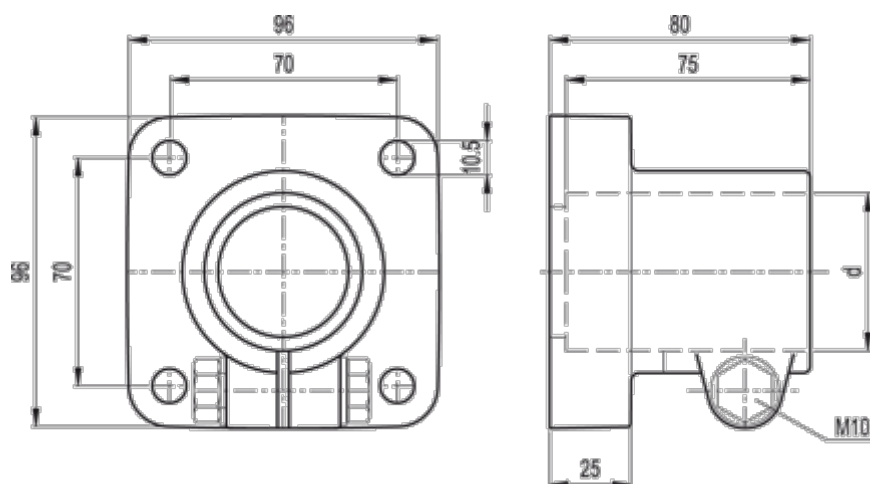

# Data Sheet

Article number: 2310419650  
Description: E+G Bearing head  
TTA.48-A

## Measures

d (inch) = 1 1/2 GAS  
d mm = 48,3  
Weight (g) = 260